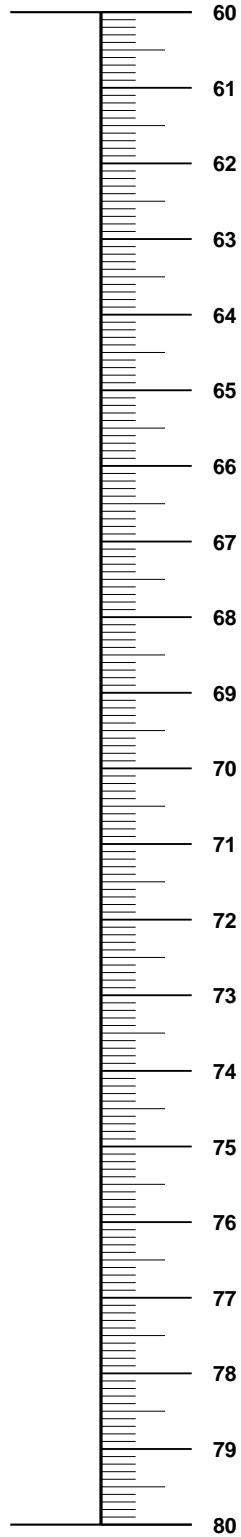

Printable Meter Tape: 60-80 cm

Print at 100% scale, cut along the guide, and tape pages in order.

Calibration

_____ 1 inch

_____ 5 cm